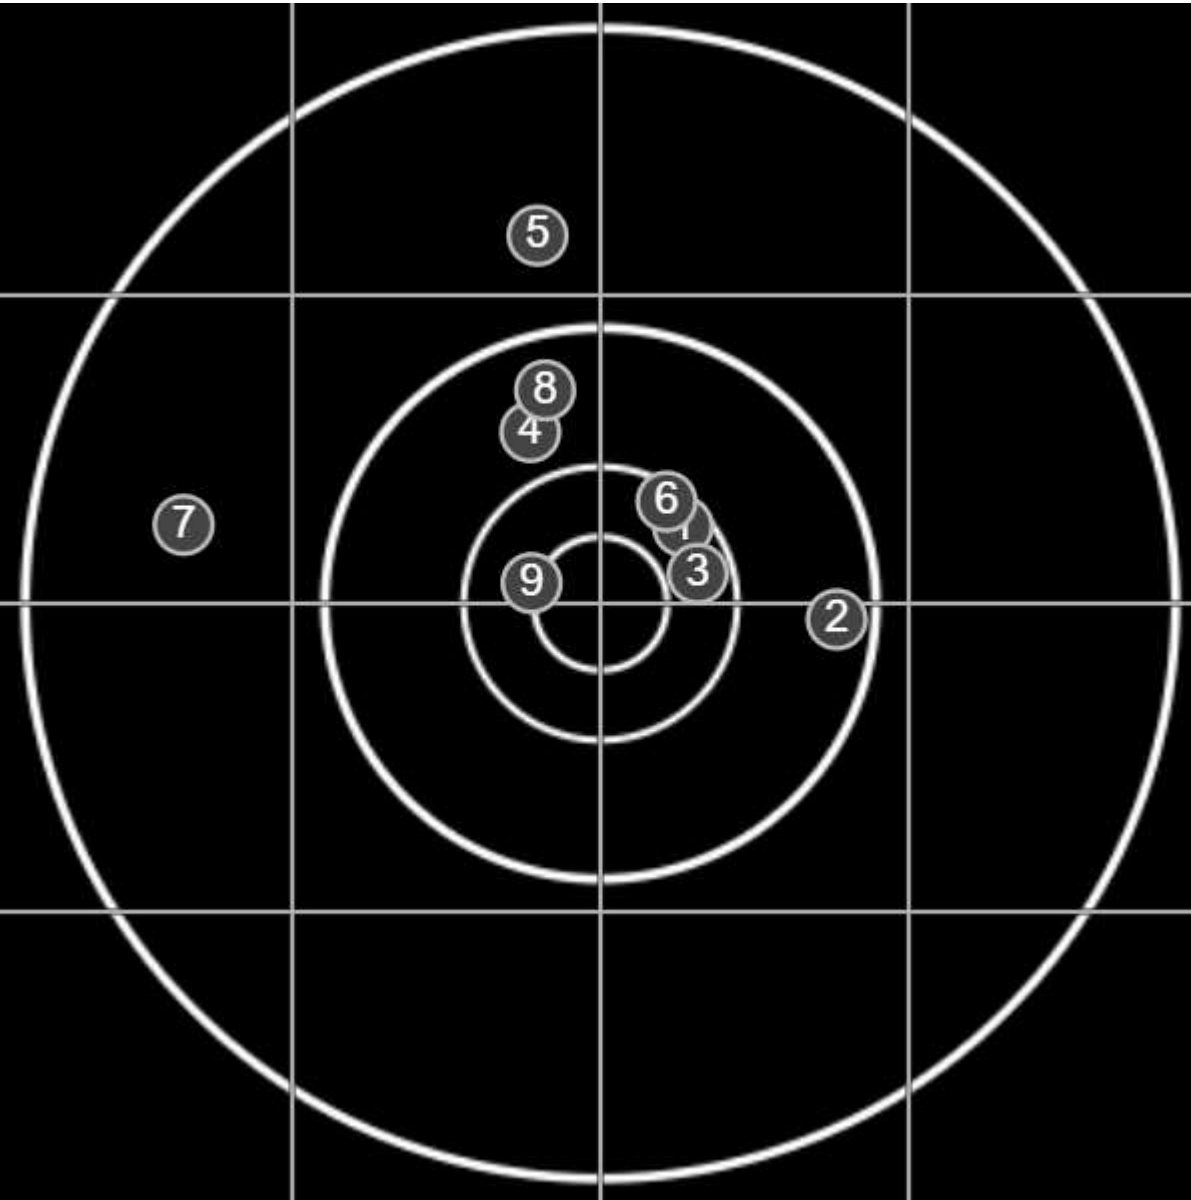

**SILVER
MOUNTAIN
TARGETS**
Made in Canada

true
5/23/2026
12:43:34 PM

BRC Club Shoot
W & J Brown Consolation
600yards

BRC T6 [-55]
AU-600y

Group: 341.5 mm
(338.0w x 198.7h)

(Iron)
Shooter
Dennis Lavelle[m04]

43.4

FINAL
v: 1652, sd: 551.6

#	fps	score
10	0	0
9	1823	SV
8	1808	5
7	1893	4
6	1804	V
5	1880	4
4	1850	5
3	1823	V
2	1795	5
1	1845	V
S1	1831	(2)

**SILVER
MOUNTAIN
TARGETS**
Made in Canada

true
5/23/2026
1:54:00 PM