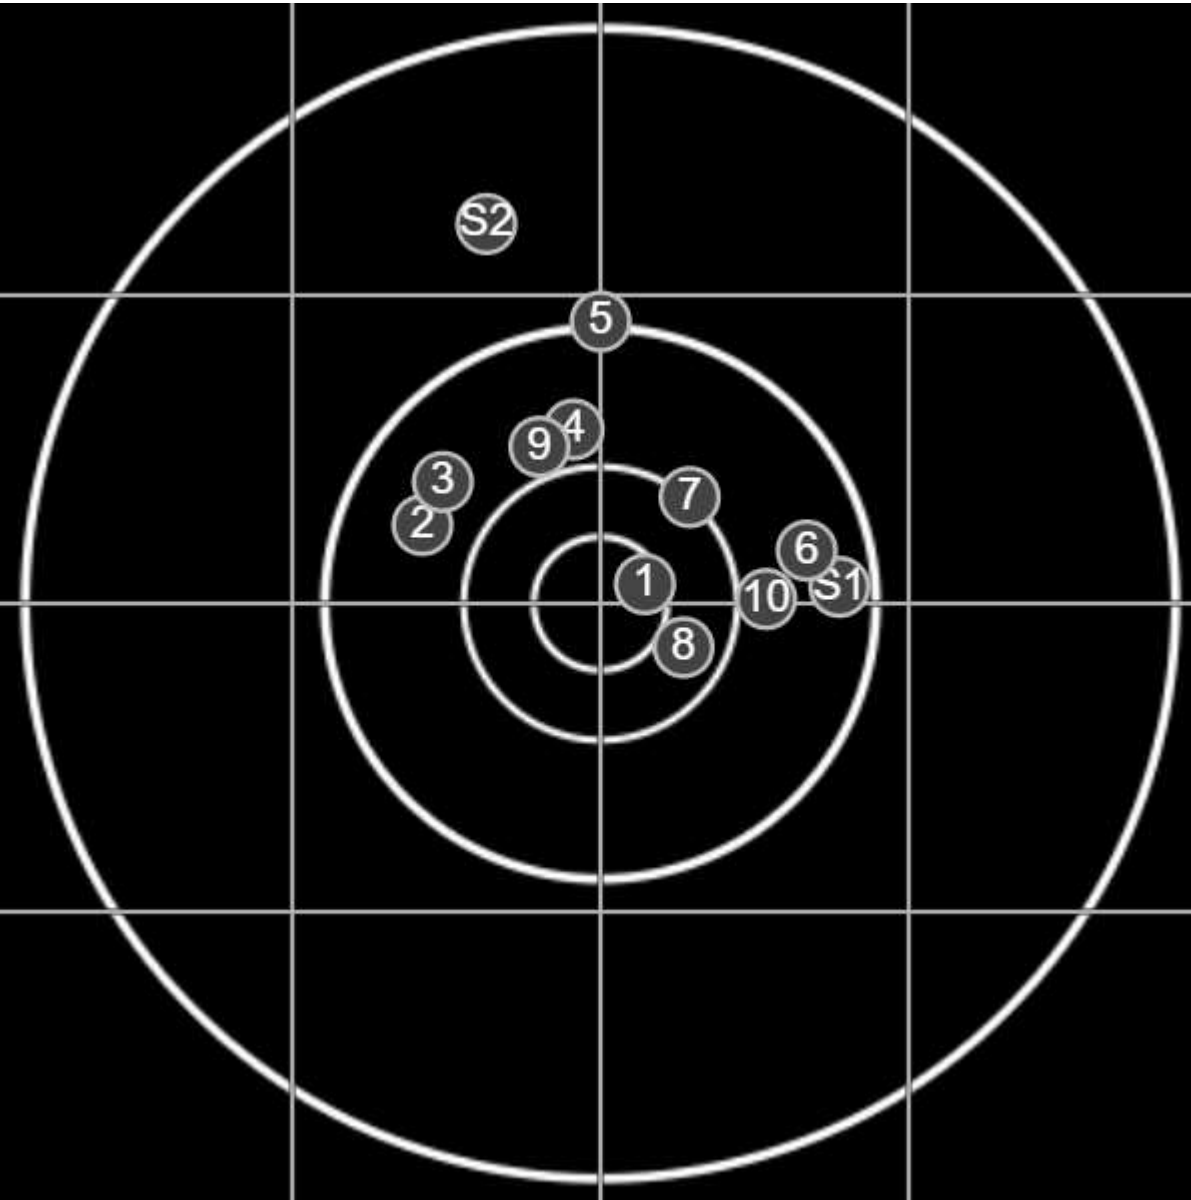

BRC Club Shoot
W & J Brown Consolation
600yards

BRC T6 [-55]
AU-600y

Group: 199.2 mm
(198.8w x 168.7h)

(Iron)
Shooter
Dennis Lavelle[m04]

50.3

FINAL
v: 1867, sd: 25.7

#	fps	score
10	1929	5
9	1873	5
8	1832	V
7	1843	V
6	1885	5
5	1870	5
4	1844	5
3	1867	5
2	1864	5
1	1862	SV
S2	1857	(4)
S1	1828	(5)